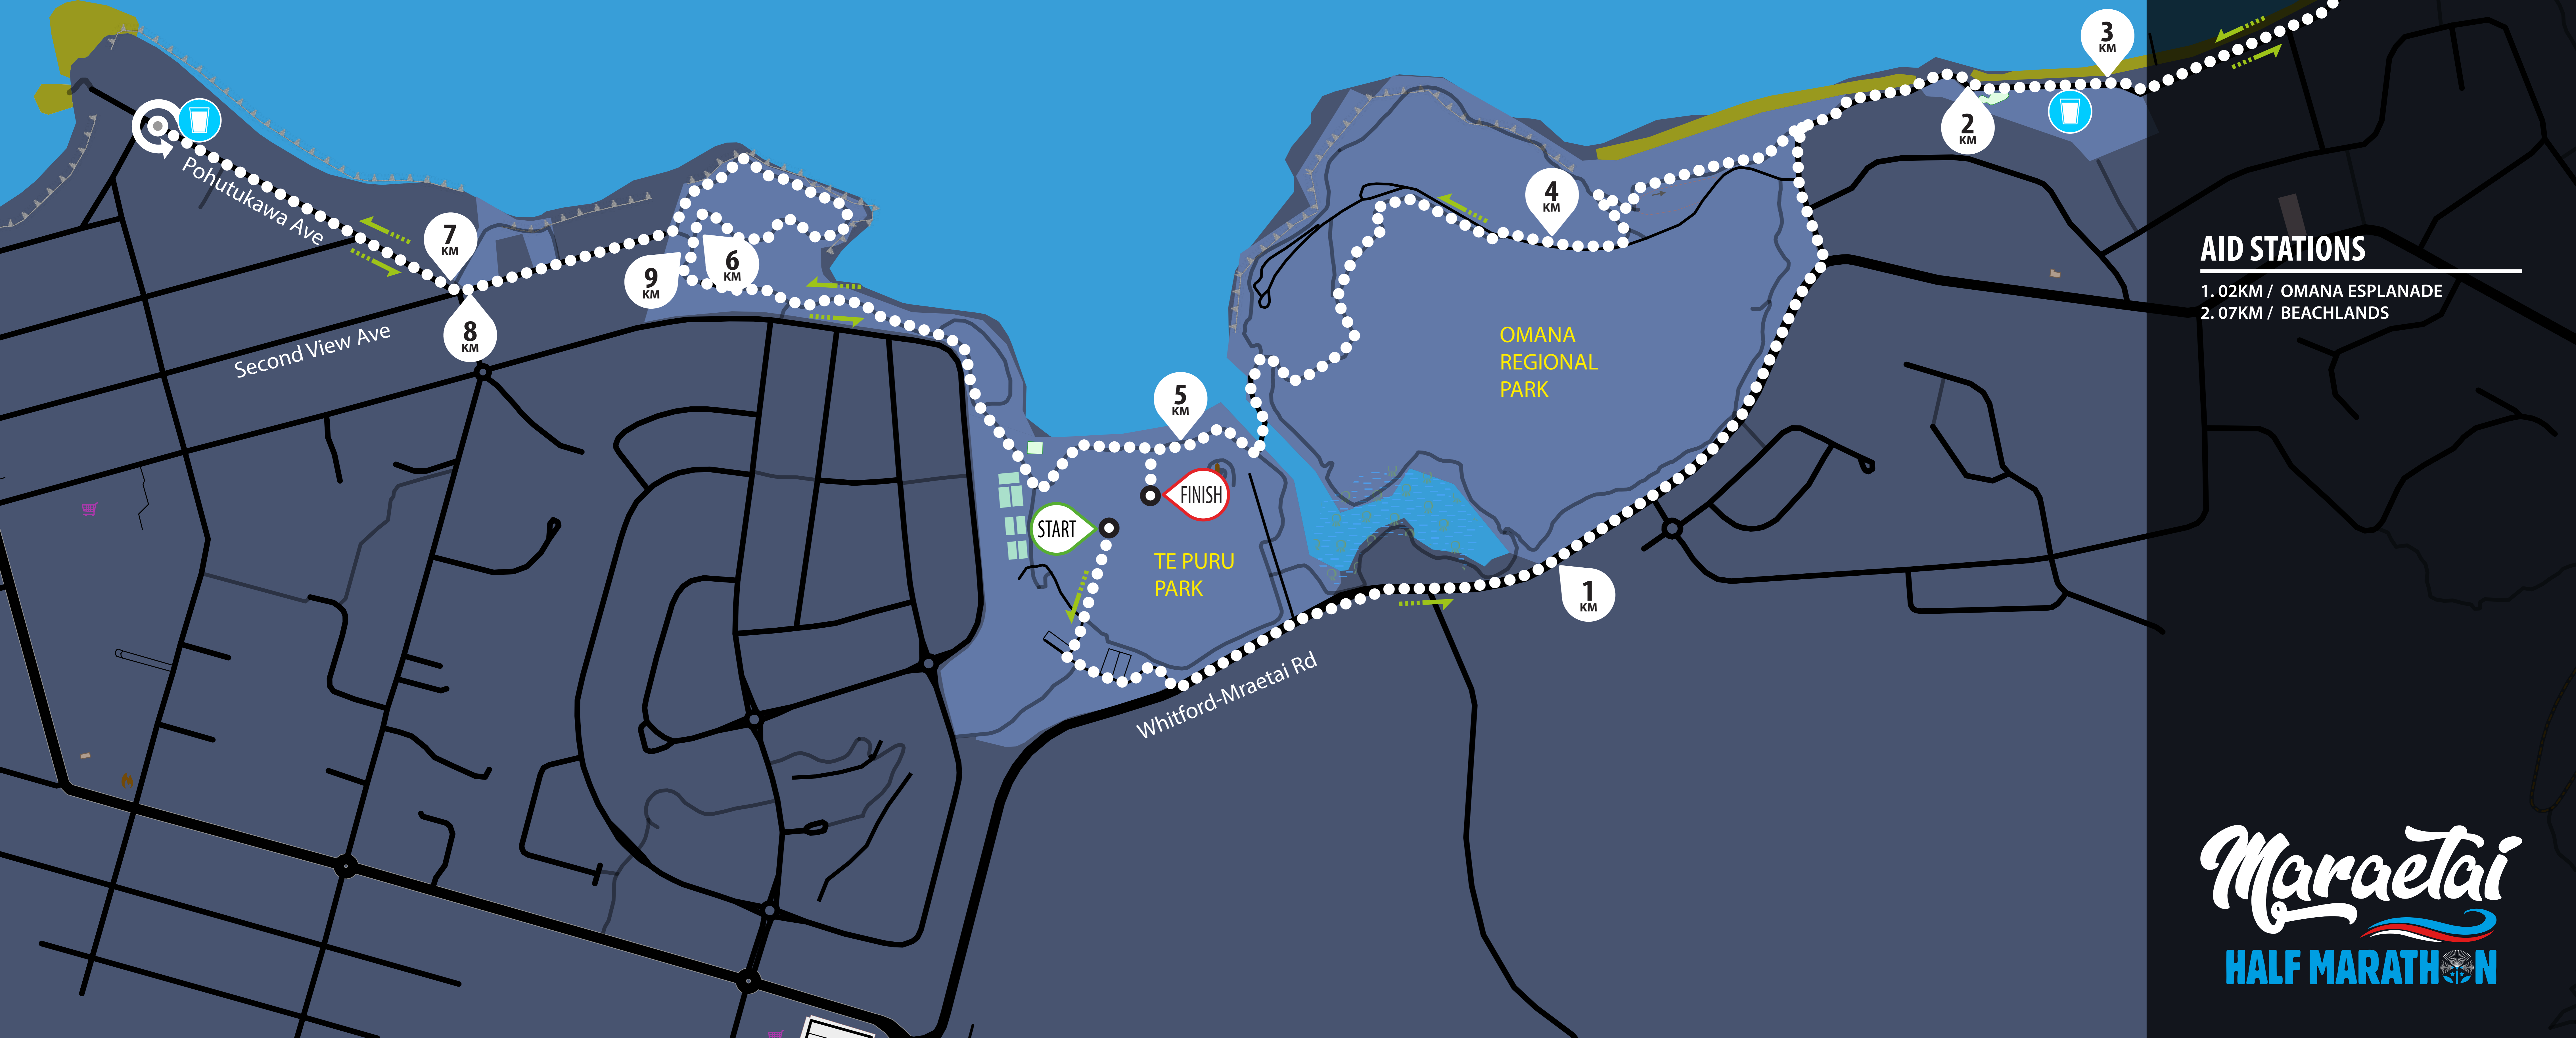

10KM CLASSIC

COURSE MAP

- ### AID STATIONS
- 1. 02KM / OMANA ESPLANADE
 - 2. 07KM / BEACHLANDS